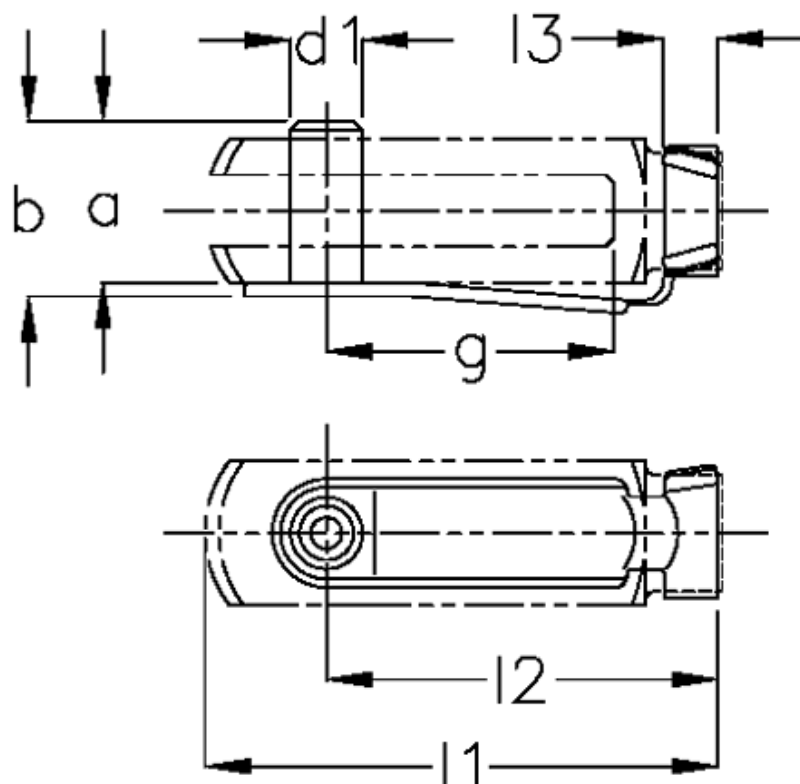

Article number: 140540816

Description: KLEE Fork pin with snap-on spring FKB 8x16

## Measures

a	= 19
b	= 21.5
d1 h11	= 8
g	= 16
l1	= 37.0
l2	= 30.0
l3	= 8.0
Size	= 8 x 16

Threaded fork piece = M8
Weight 100 pcs. = 1.059